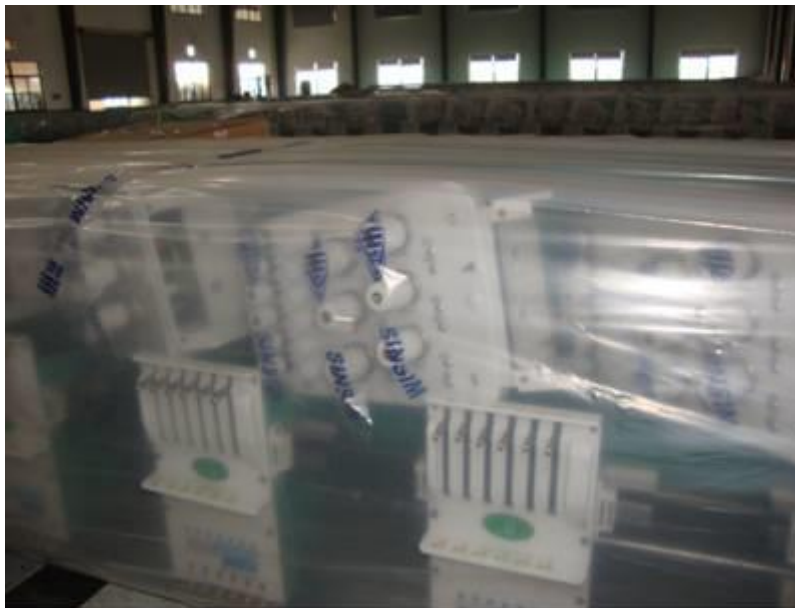

Chiavari Chairs

Lock Single Sit Angle

Plastic Headrest Guides

Two Points Simple Safety Belt

Safety Hammer

LED T Shirt

Cones

Oil Filter